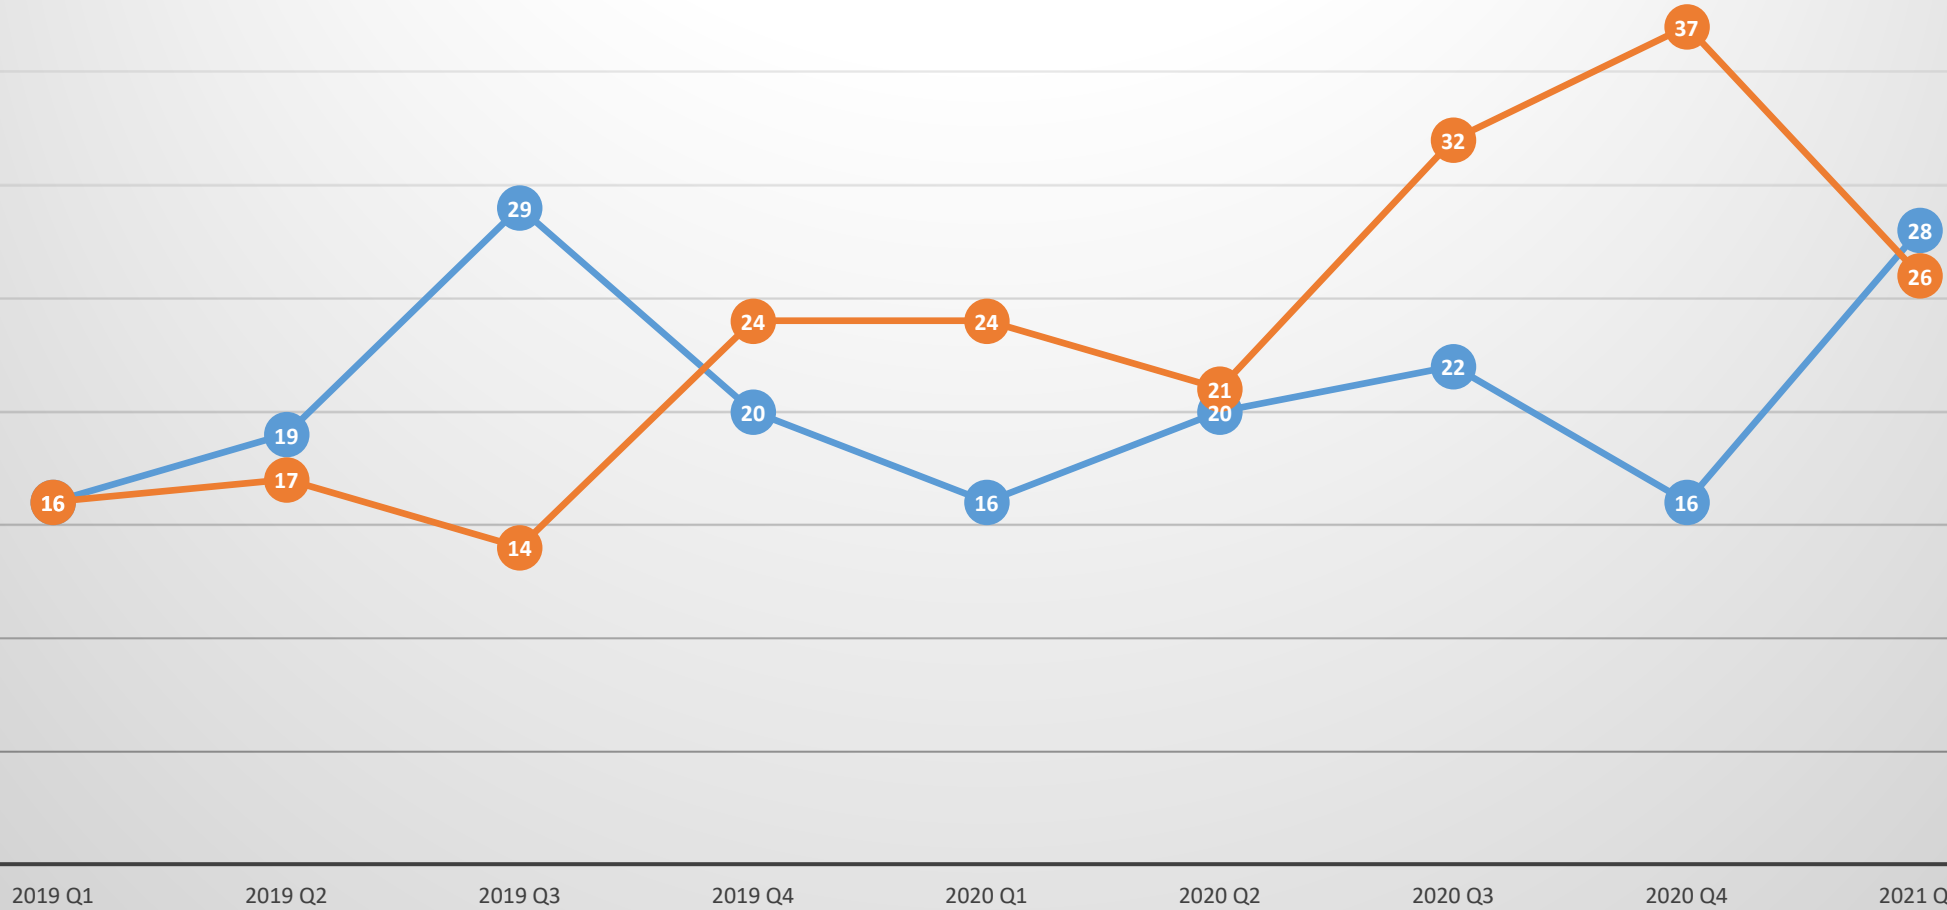

ANALYSIS: 2019-2021 by Quarter

Selected Cities

Homicides by Quarter

Charlotte-Albuquerque

—●— Albuquerque —●— Charlotte

Homicides by Quarter

Cincinnati-Albuquerque

Albuquerque Cincinnati

Homicides by Quarter

Denver-Albuquerque

Albuquerque Denver

Homicides by Quarter

El Paso-Albuquerque

—●— Albuquerque —●— El Paso

Homicides by Quarter

Fort Worth-Albuquerque