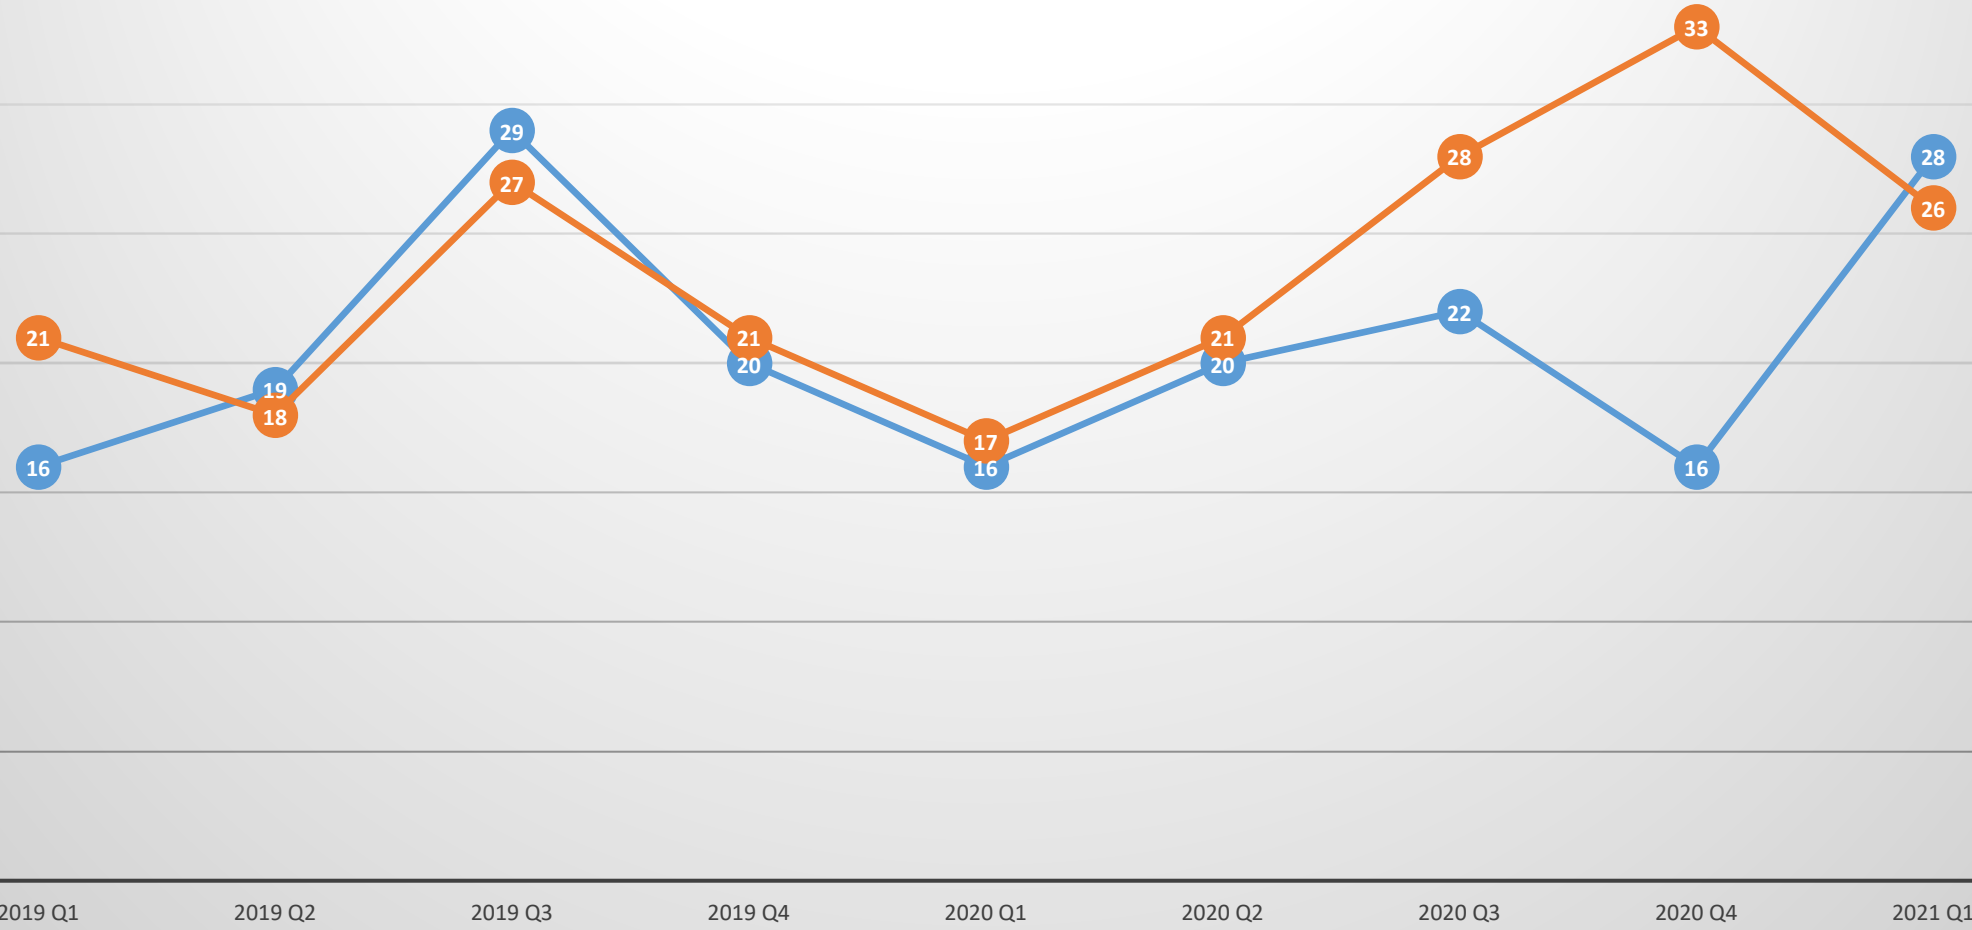

Homicides by Quarter

Denver-Albuquerque

Albuquerque Denver

Homicides by Quarter

El Paso-Albuquerque

—●— Albuquerque —●— El Paso

Homicides by Quarter

Fort Worth-Albuquerque

—●— Albuquerque —●— Fort Worth

Homicides by Quarter

Fresno-Albuquerque

—●— Albuquerque —●— Fresno

Homicides by Quarter

Kansas City-Albuquerque

—●— Albuquerque —●— Kansas City

Homicides by Quarter

Las Vegas-Albuquerque

Albuquerque Las Vegas

Homicides by Quarter

Louisville-Albuquerque

2019 Q1

2019 Q2

2019 Q3

2019 Q4

2020 Q1

2020 Q2

2020 Q3

2020 Q4

2021 Q1

Albuquerque Louisville

Homicides by Quarter

Memphis-Albuquerque