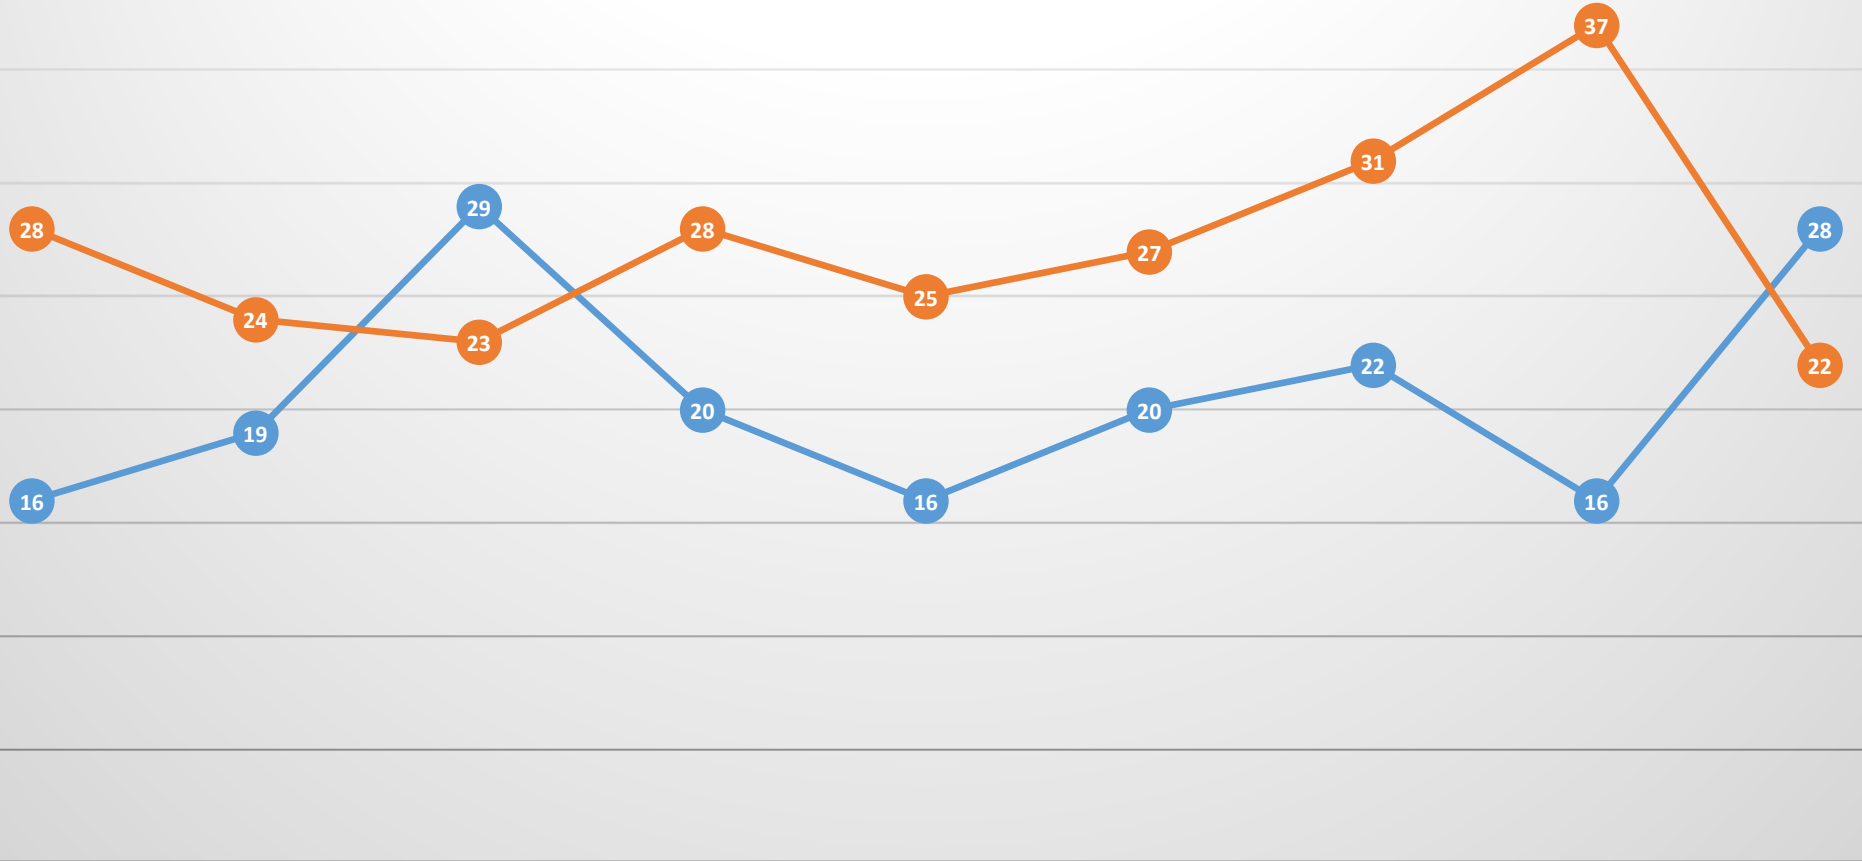

The following slides compare Albuquerque to other major cities during this time period, which reflects the initial impact of COVID-19 on crime rates.

Major Cities Homicide Increases Jan-Mar 2020 v 2021

ANALYSIS: 2019-2021 by Quarter

Selected Cities

Homicides by Quarter

Charlotte-Albuquerque

—●— Albuquerque —●— Charlotte

Homicides by Quarter

Cincinnati-Albuquerque

Albuquerque Cincinnati