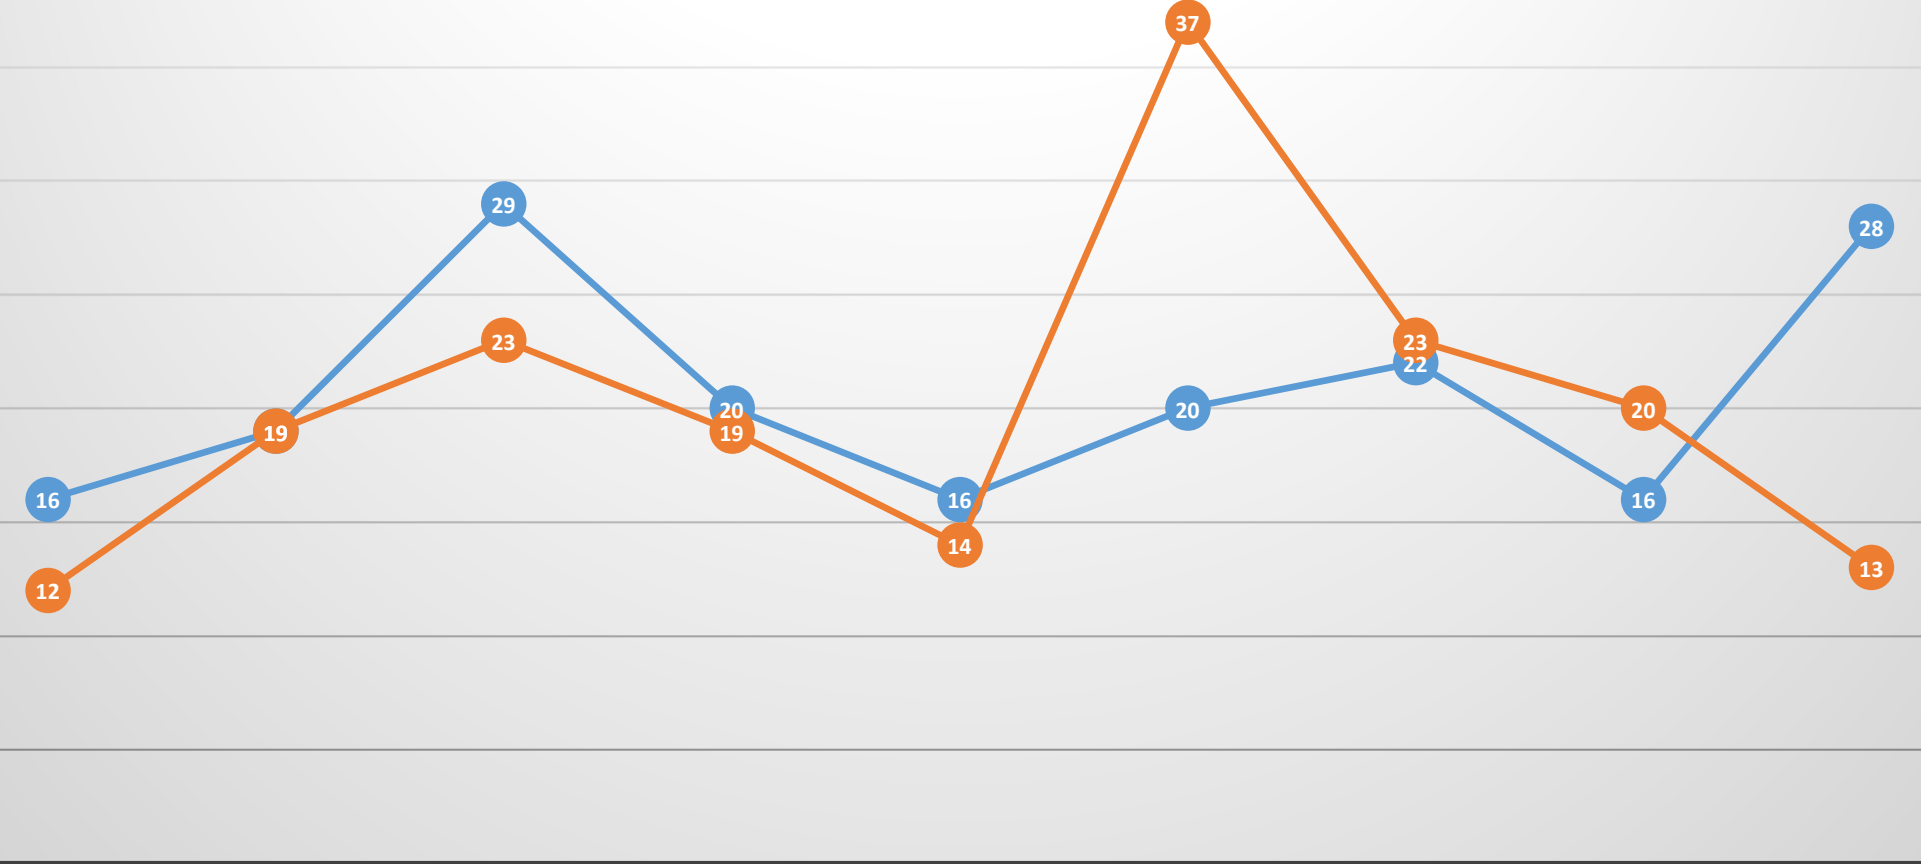

The following slides compare Albuquerque to other major cities during this time period, which reflects the initial impact of COVID-19 on crime rates.

Major Cities Homicide Increases Jan-Mar 2020 v 2021

ANALYSIS: 2019-2021 by Quarter

Selected Cities

Homicides by Quarter

Charlotte-Albuquerque

—●— Albuquerque —●— Charlotte

Homicides by Quarter

Cincinnati-Albuquerque

Albuquerque Cincinnati

Homicides by Quarter

Denver-Albuquerque

Albuquerque Denver

Homicides by Quarter

El Paso-Albuquerque

—●— Albuquerque —●— El Paso

Homicides by Quarter

Fort Worth-Albuquerque