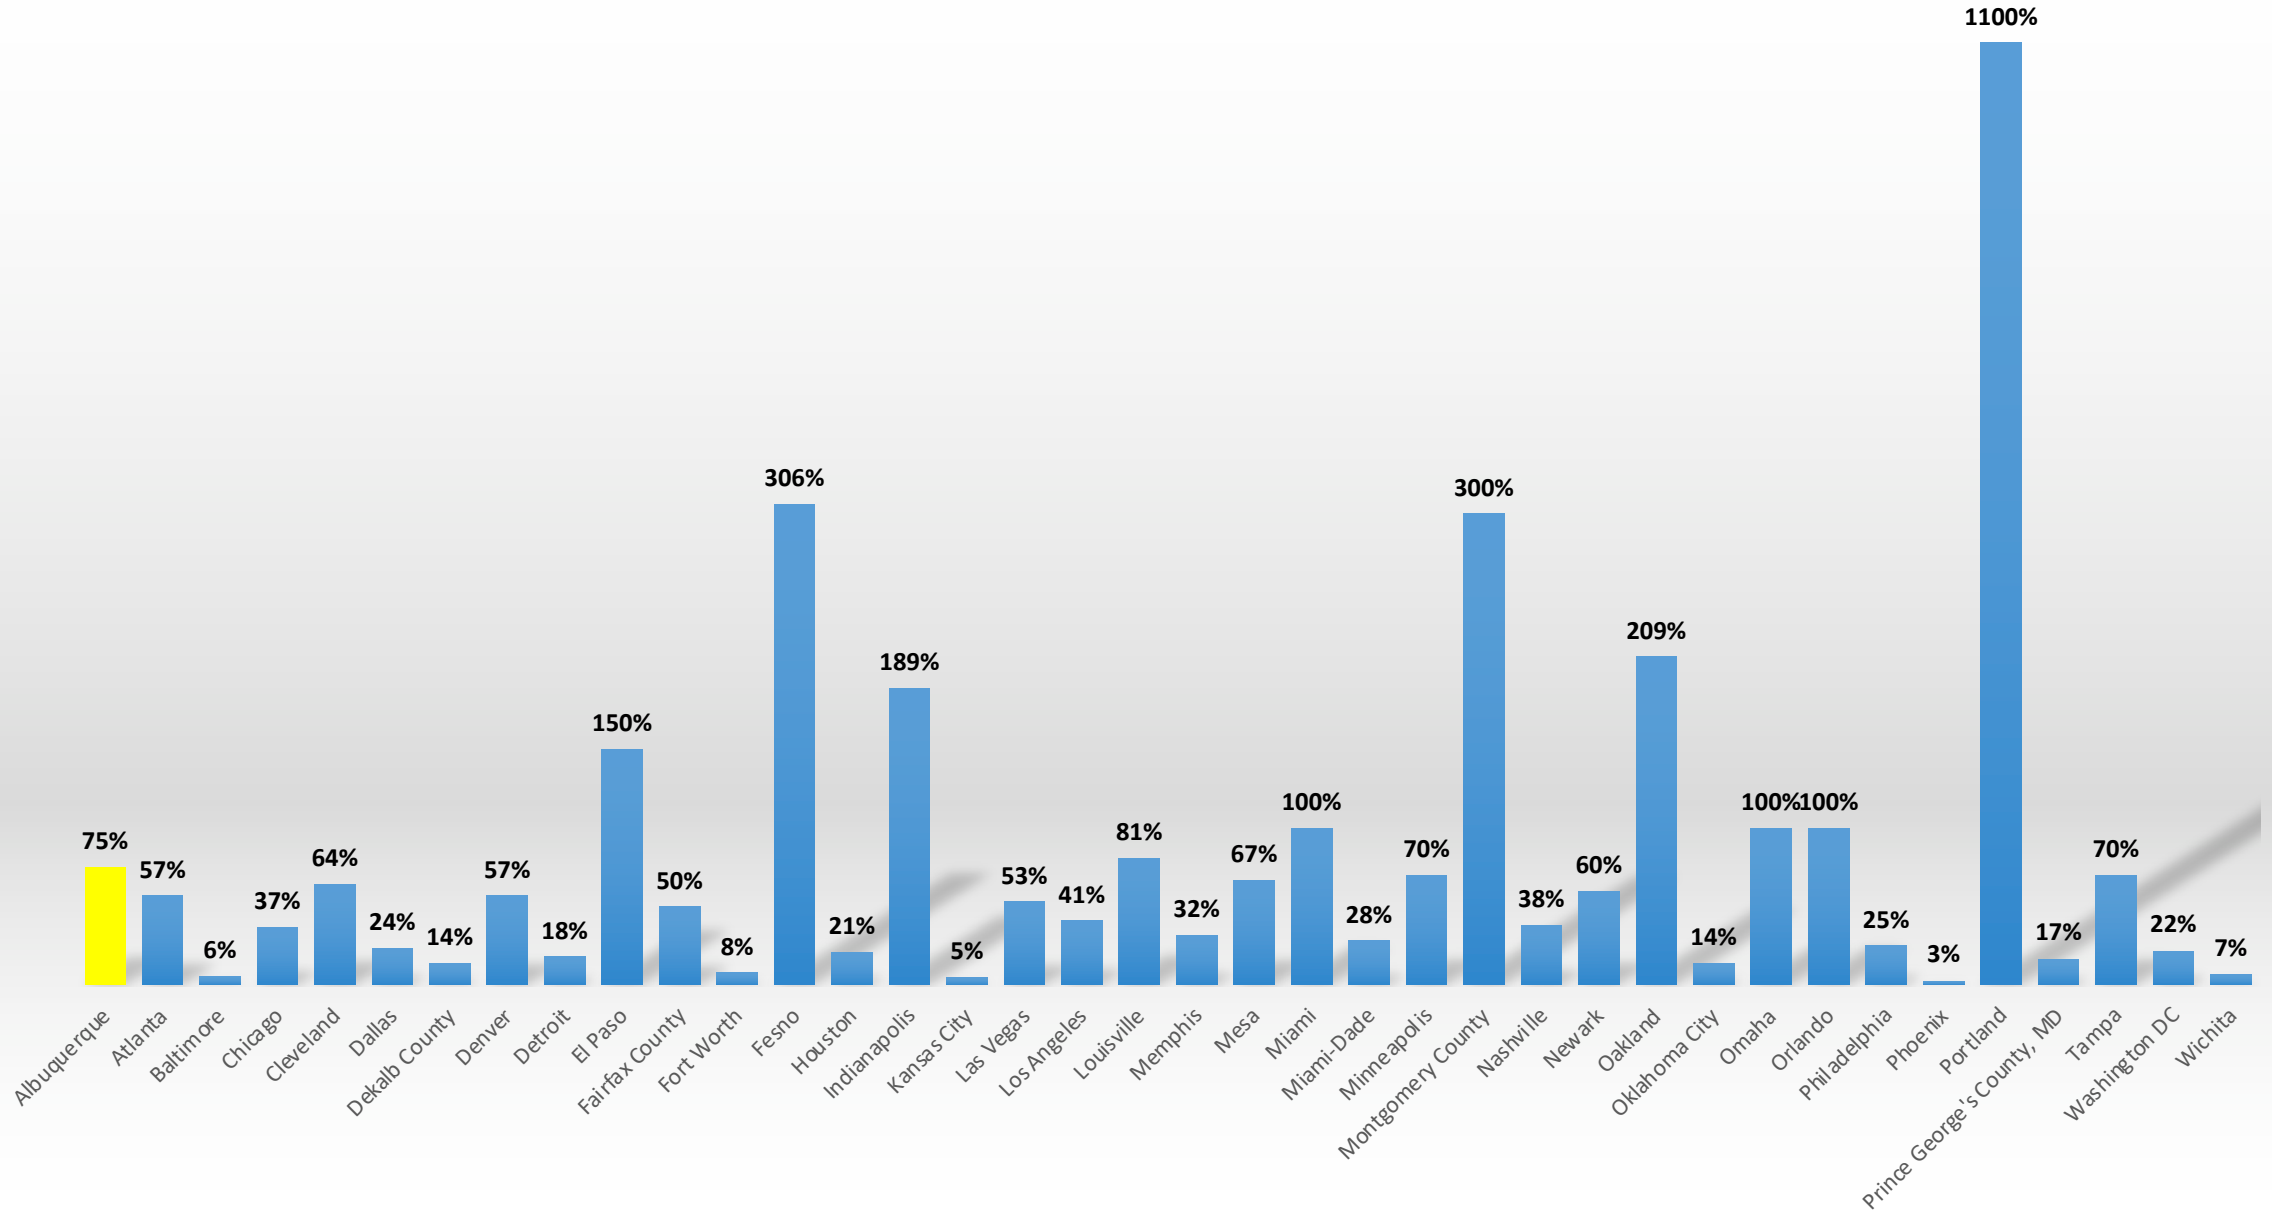

National Homicide Stats 2020-2021 First Quarter

Source: Major Cities Chiefs Association

The Albuquerque Police Department is a member of the Major Cities Chiefs Association.

The MCCA recently published its [Violent Crime Survey](#) comparing the 1st Quarter of 2020 to the 1st Quarter of 2021.

The following slides compare Albuquerque to other major cities during this time period, which reflects the initial impact of COVID-19 on crime rates.

Major Cities Homicide Increases Jan-Mar 2020 v 2021