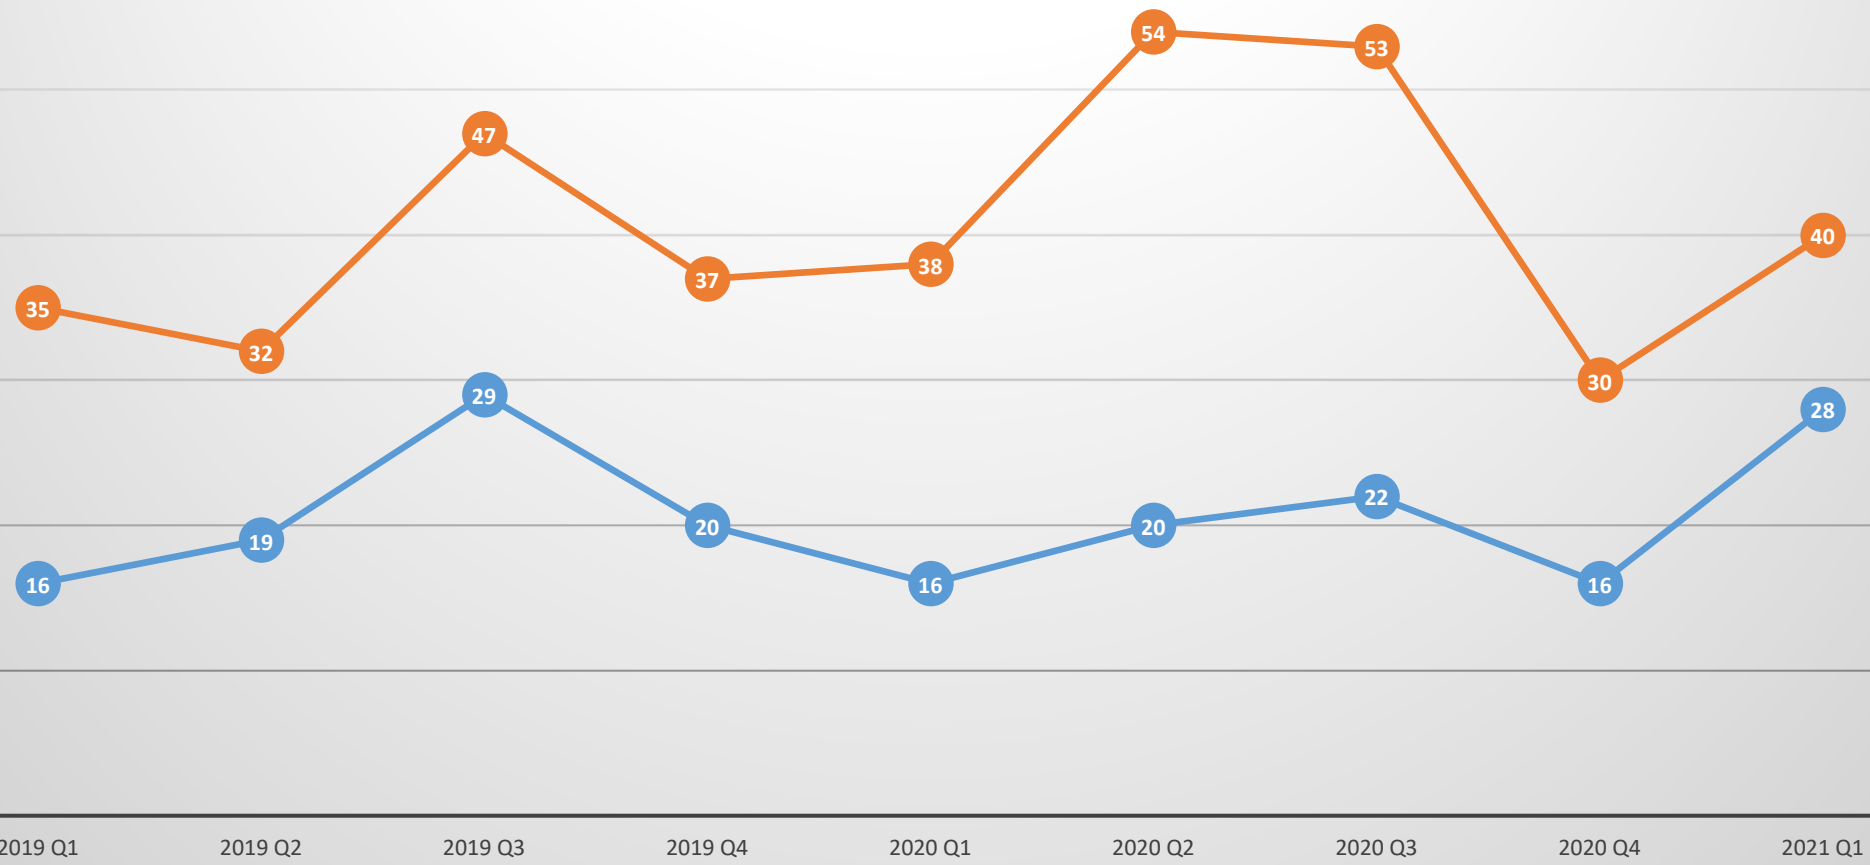

Homicides by Quarter

Denver-Albuquerque

Albuquerque Denver

Homicides by Quarter

El Paso-Albuquerque

—●— Albuquerque —●— El Paso

Homicides by Quarter

Fort Worth-Albuquerque

—●— Albuquerque —●— Fort Worth

Homicides by Quarter

Fresno-Albuquerque

—●— Albuquerque —●— Fresno

Homicides by Quarter

Kansas City-Albuquerque

—●— Albuquerque —●— Kansas City

Homicides by Quarter

Las Vegas-Albuquerque

Albuquerque Las Vegas

Homicides by Quarter

Louisville-Albuquerque

2019 Q1

2019 Q2

2019 Q3

2019 Q4

2020 Q1

2020 Q2

2020 Q3

2020 Q4

2021 Q1

Albuquerque Louisville

Homicides by Quarter

Memphis-Albuquerque