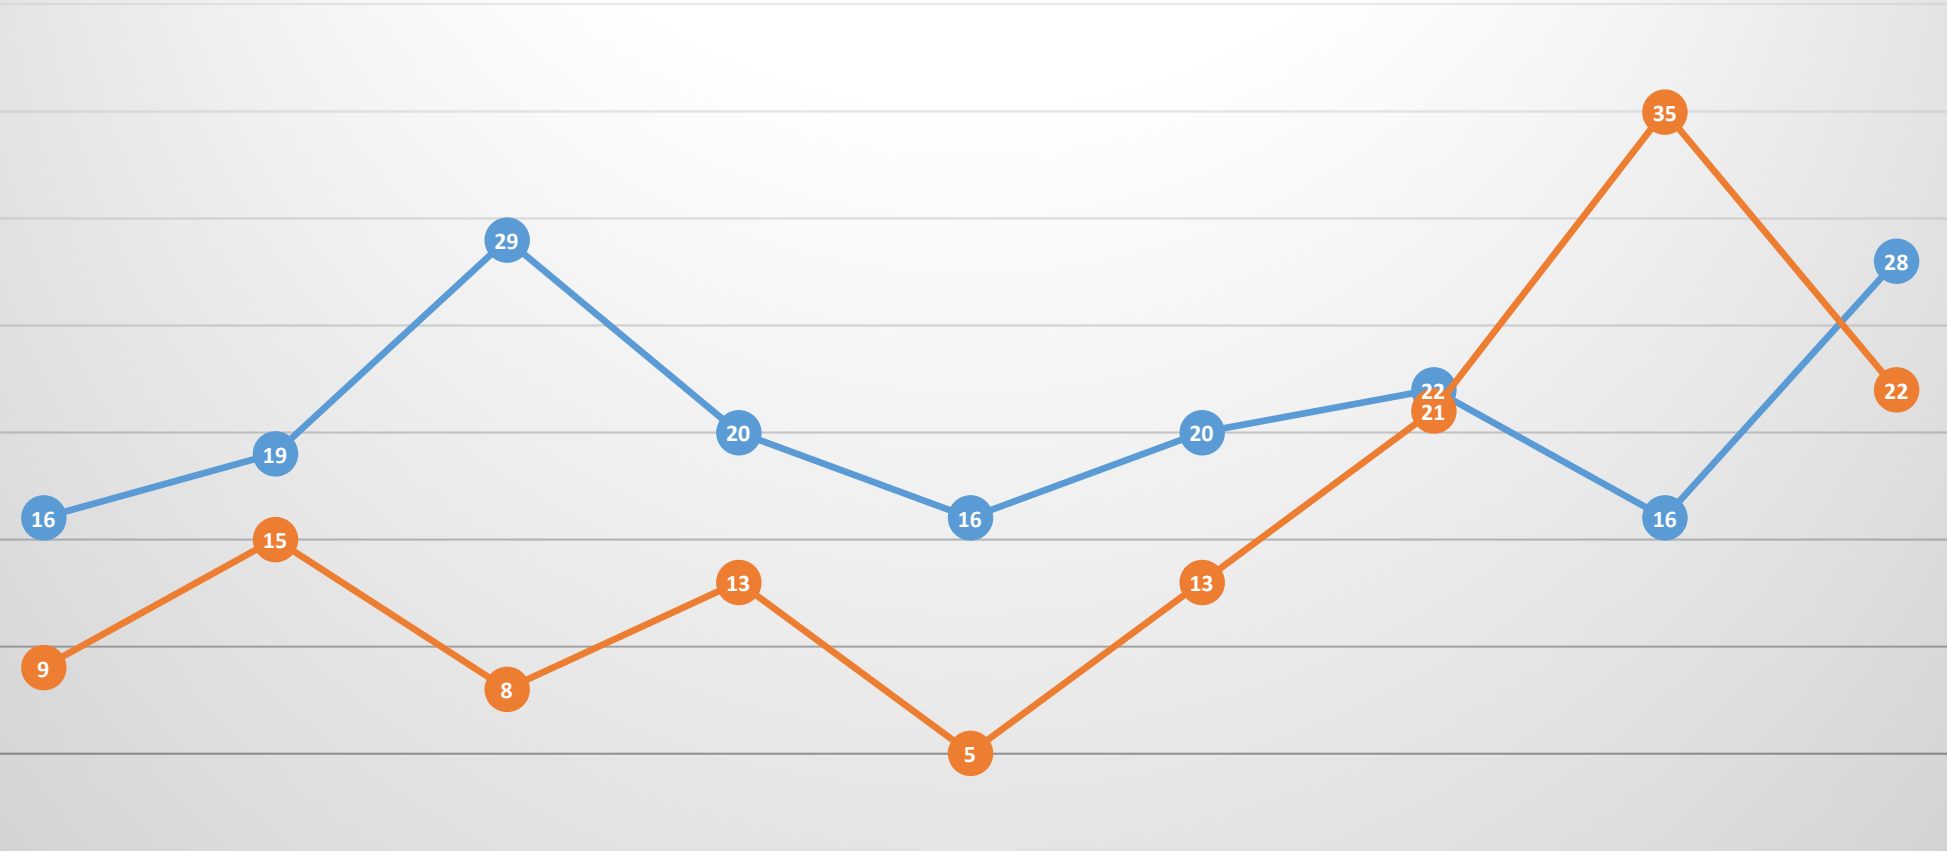

Homicides by Quarter

Fresno-Albuquerque

—●— Albuquerque —●— Fresno