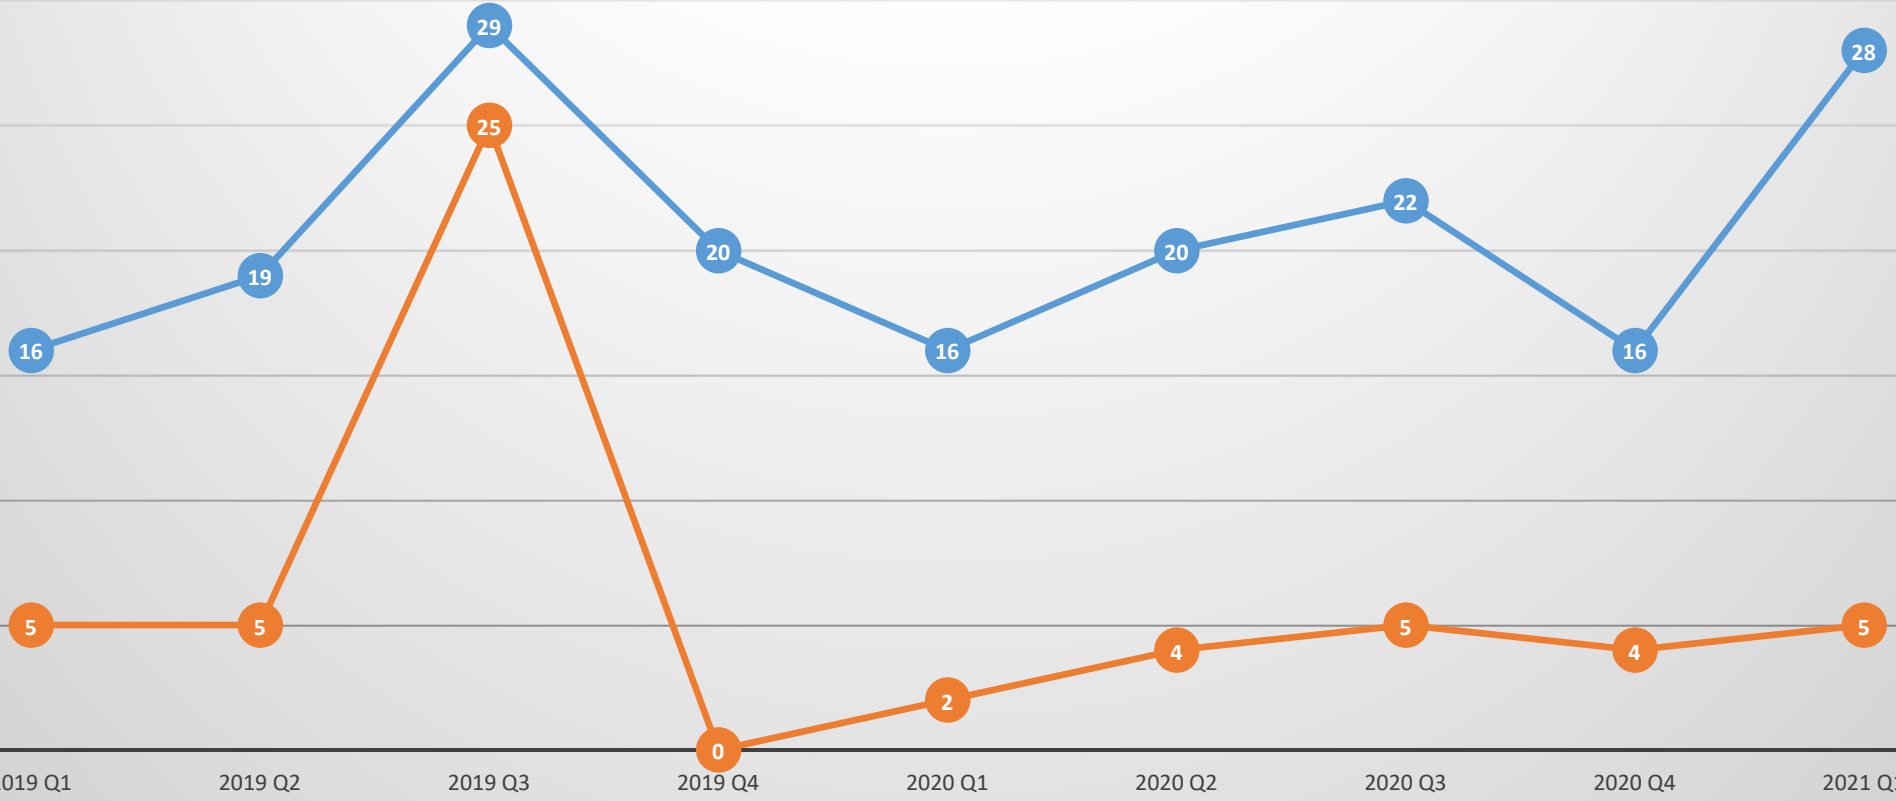

ANALYSIS: 2019-2021 by Quarter

Selected Cities

Homicides by Quarter

Charlotte-Albuquerque

—●— Albuquerque —●— Charlotte

Homicides by Quarter

Cincinnati-Albuquerque

Albuquerque Cincinnati

Homicides by Quarter

Denver-Albuquerque

Albuquerque Denver

Homicides by Quarter

El Paso-Albuquerque

—●— Albuquerque —●— El Paso

Homicides by Quarter

Fort Worth-Albuquerque