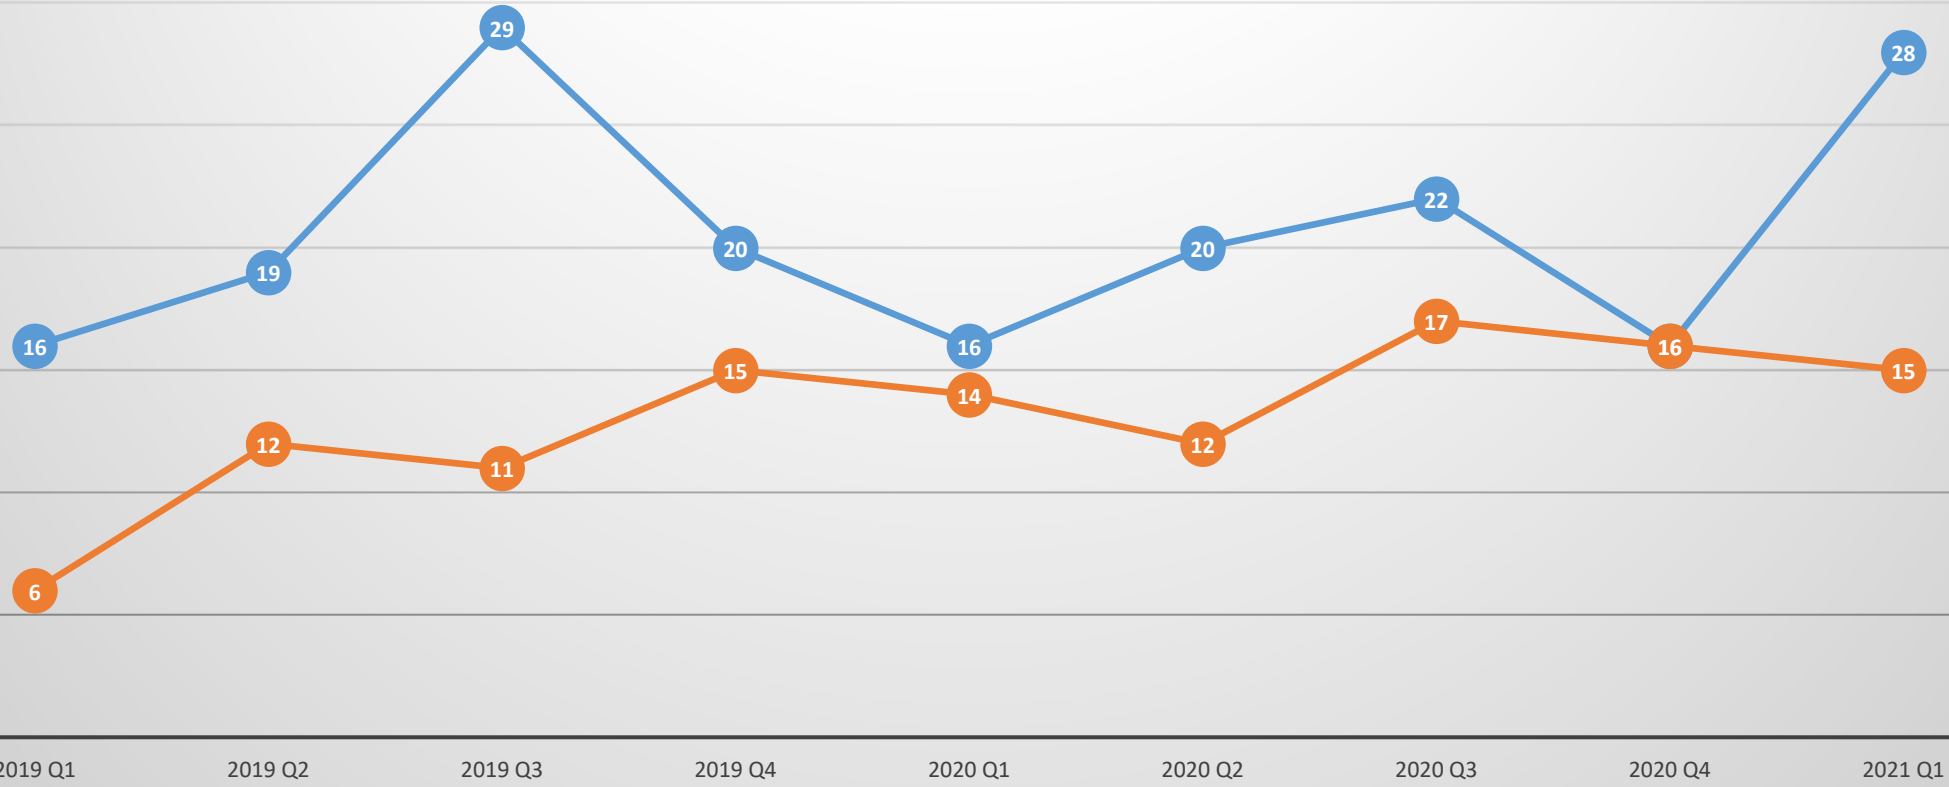

2020 Q2

2020 Q3

2020 Q4

2021 Q1

Albuquerque Phoenix

Homicides by Quarter

Portland-Albuquerque

Homicides by Quarter

San Francisco-Albuquerque

Homicids by Quarter

Seattle-Albuquerque

Homicides by Quarter

Tulsa-Albuquerque

—●— Albuquerque —●— Tulsa

Homicides by Quarter

Washington DC-Albuquerque

2019 Q1 2019 Q2 2019 Q3 2019 Q4 2020 Q1 2020 Q2 2020 Q3 2020 Q4 2021 Q1

—●— Albuquerque —●— Washington DC

Homicides by Quarter

Wichita-Albuquerque

—●— Albuquerque —●— Wichita