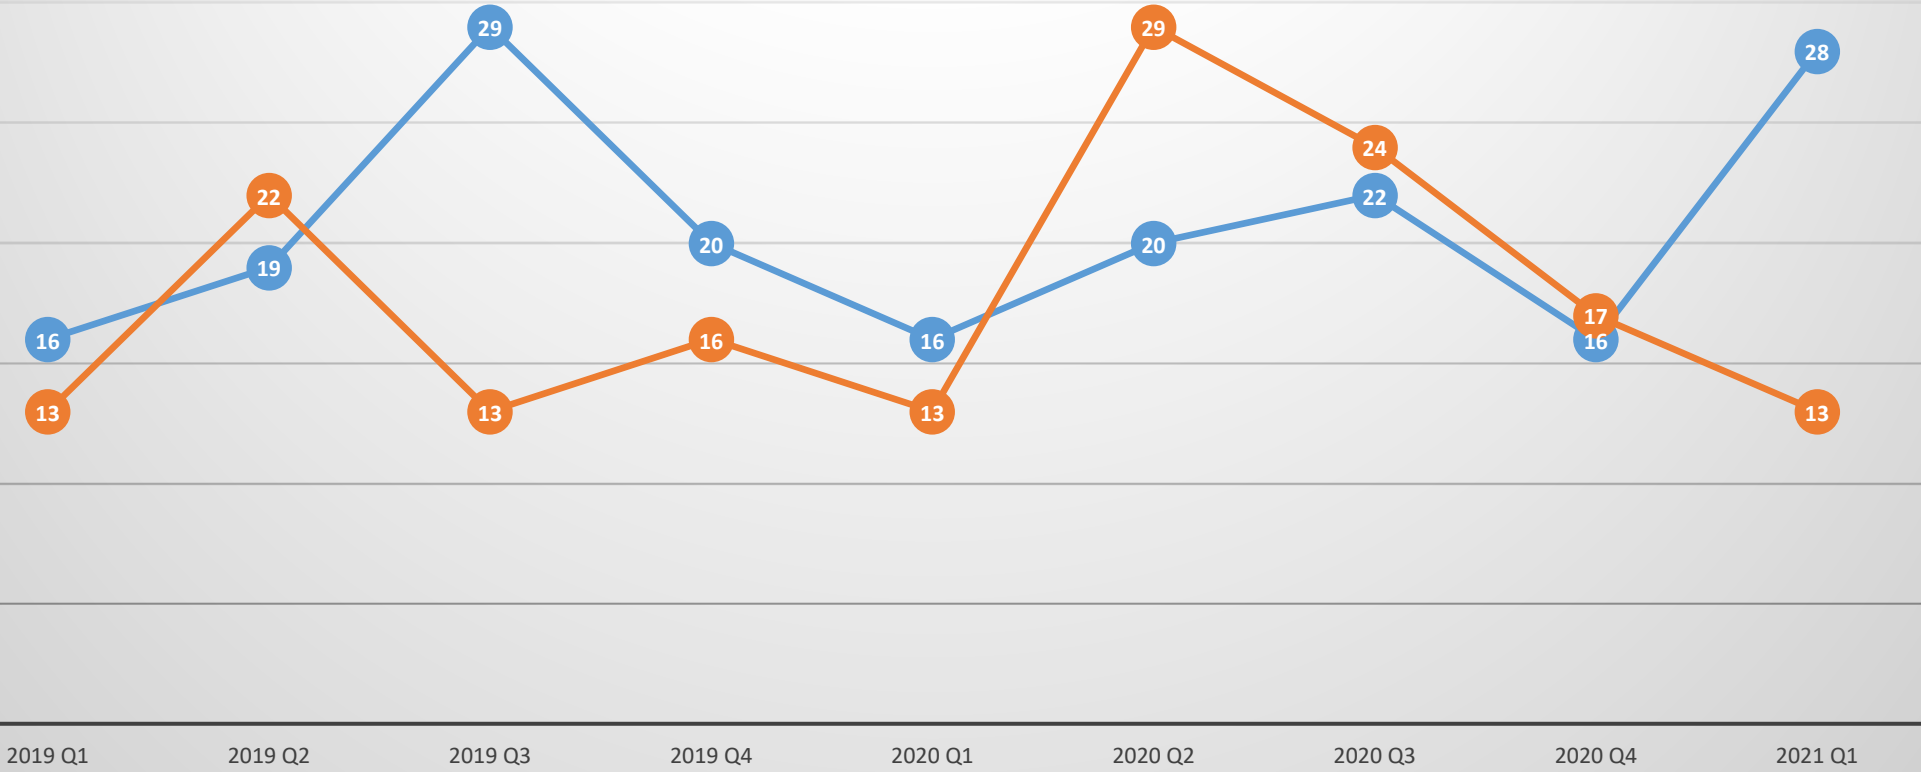

2020 Q2

2020 Q3

2020 Q4

2021 Q1

Albuquerque Phoenix

Homicides by Quarter

Portland-Albuquerque

Homicides by Quarter

San Francisco-Albuquerque

Homicids by Quarter

Seattle-Albuquerque

Homicides by Quarter

Tulsa-Albuquerque

—●— Albuquerque —●— Tulsa

Homicides by Quarter

Washington DC-Albuquerque

2019 Q1 2019 Q2 2019 Q3 2019 Q4 2020 Q1 2020 Q2 2020 Q3 2020 Q4 2021 Q1

—●— Albuquerque —●— Washington DC

Homicides by Quarter

Wichita-Albuquerque

—●— Albuquerque —●— Wichita