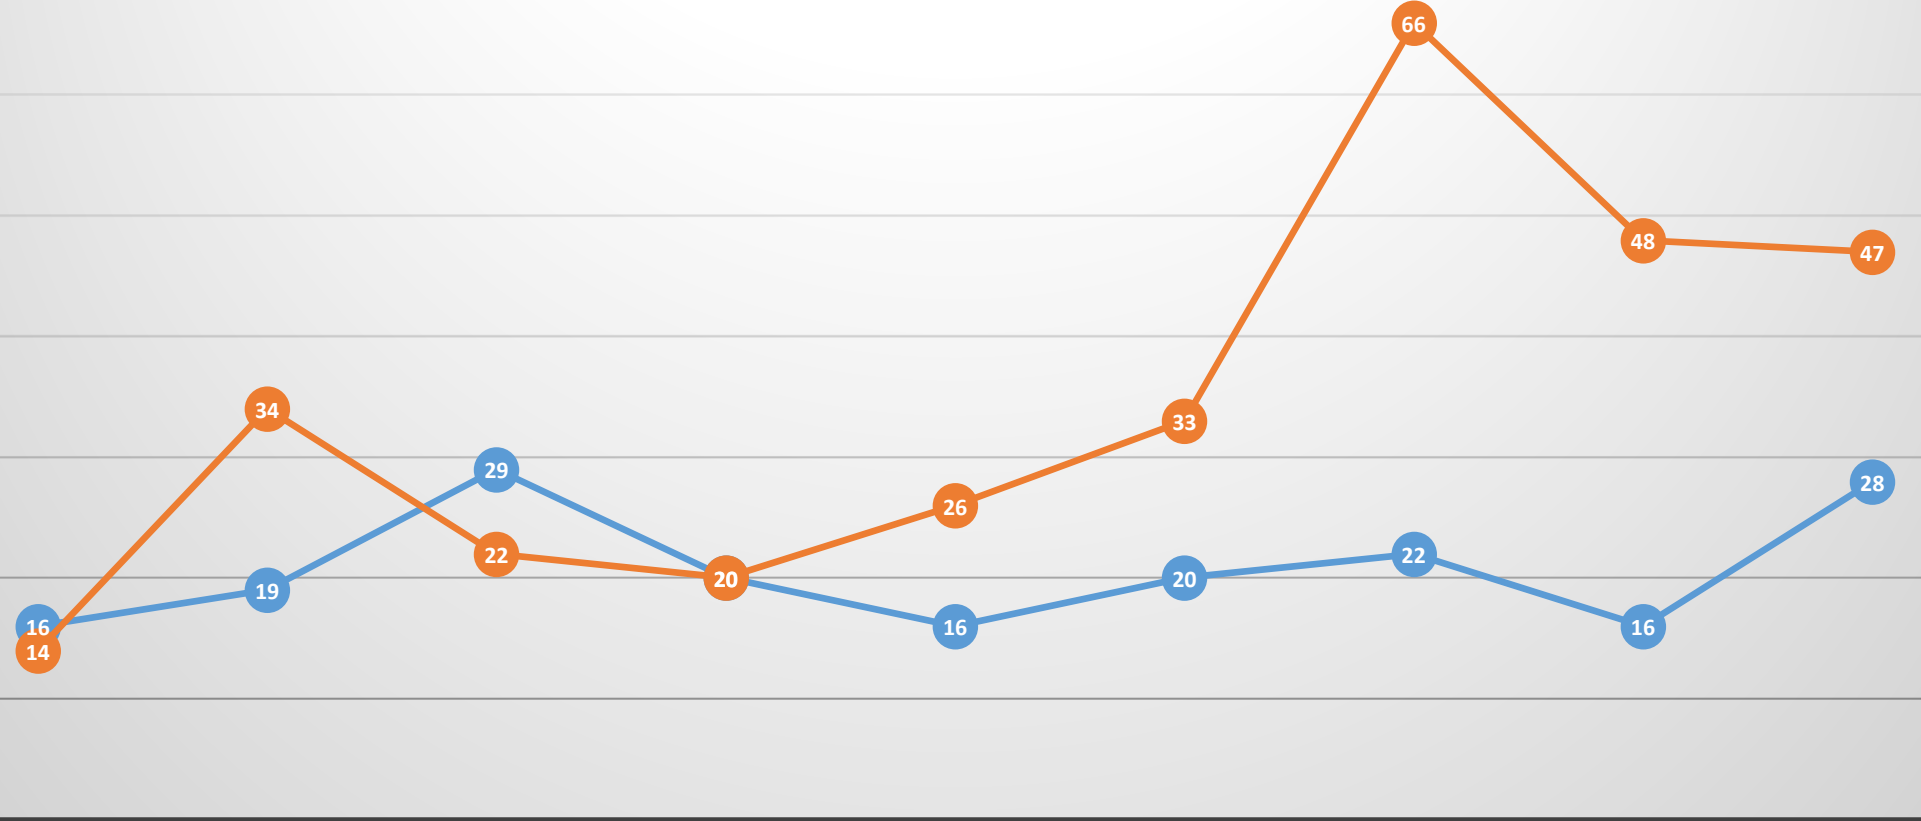

Homicides by Quarter

Denver-Albuquerque

Albuquerque Denver

Homicides by Quarter

El Paso-Albuquerque

—●— Albuquerque —●— El Paso

Homicides by Quarter

Fort Worth-Albuquerque

—●— Albuquerque —●— Fort Worth

Homicides by Quarter

Fresno-Albuquerque

—●— Albuquerque —●— Fresno

Homicides by Quarter

Kansas City-Albuquerque

—●— Albuquerque —●— Kansas City

Homicides by Quarter

Las Vegas-Albuquerque

Albuquerque Las Vegas

Homicides by Quarter

Louisville-Albuquerque

2019 Q1

2019 Q2

2019 Q3

2019 Q4

2020 Q1

2020 Q2

2020 Q3

2020 Q4

2021 Q1

Albuquerque Louisville

Homicides by Quarter

Memphis-Albuquerque