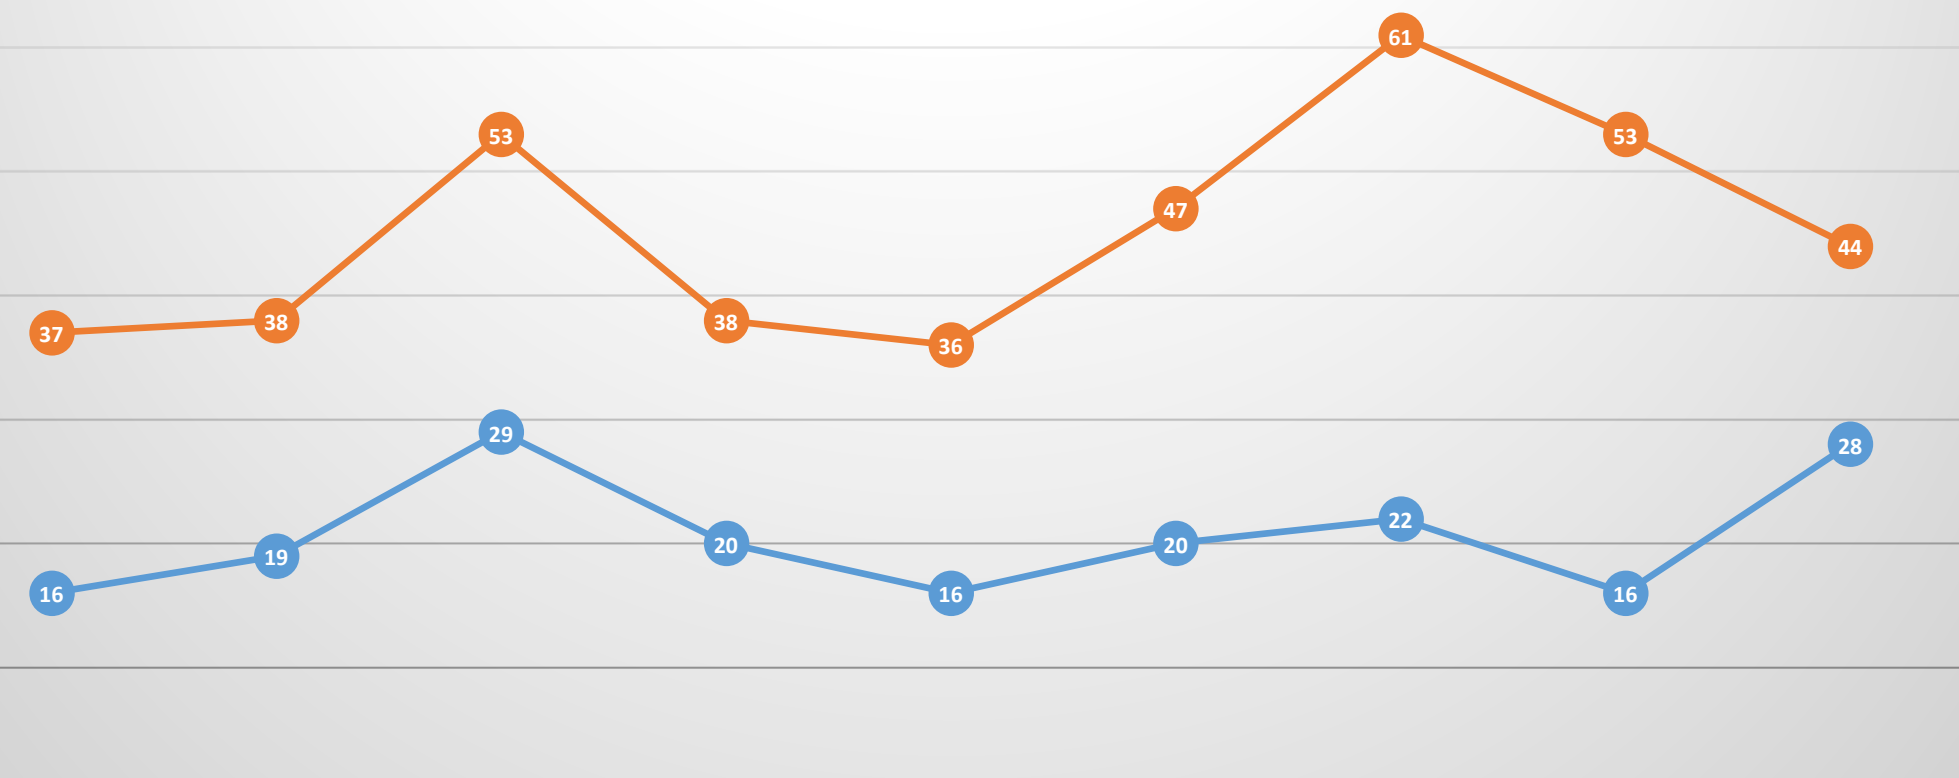

2020 Q2

2020 Q3

2020 Q4

2021 Q1

Albuquerque Phoenix

Homicides by Quarter

Portland-Albuquerque

Homicides by Quarter

San Francisco-Albuquerque

Homicids by Quarter

Seattle-Albuquerque

Homicides by Quarter

Tulsa-Albuquerque

—●— Albuquerque —●— Tulsa

Homicides by Quarter

Washington DC-Albuquerque

2019 Q1 2019 Q2 2019 Q3 2019 Q4 2020 Q1 2020 Q2 2020 Q3 2020 Q4 2021 Q1

—●— Albuquerque —●— Washington DC

Homicides by Quarter

Wichita-Albuquerque

—●— Albuquerque —●— Wichita