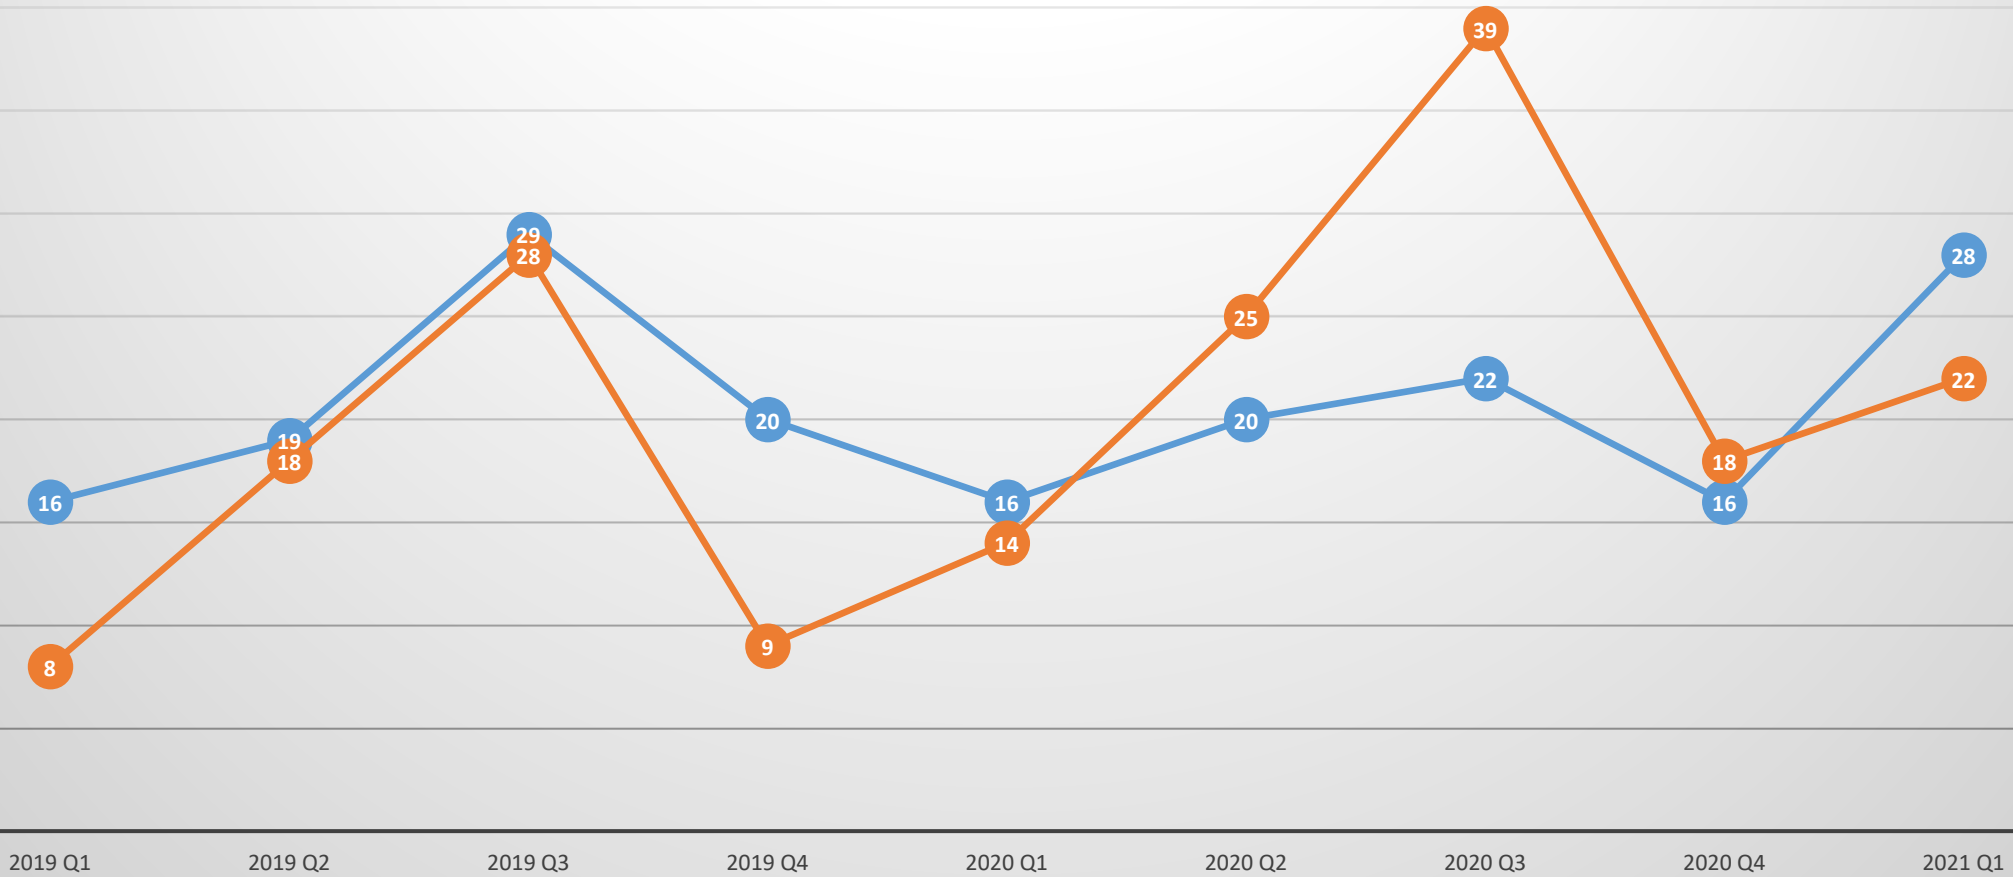

The following slides compare Albuquerque to other major cities during this time period, which reflects the initial impact of COVID-19 on crime rates.

Major Cities Homicide Increases Jan-Mar 2020 v 2021

ANALYSIS: 2019-2021 by Quarter

Selected Cities

Homicides by Quarter

Charlotte-Albuquerque

—●— Albuquerque —●— Charlotte

Homicides by Quarter

Cincinnati-Albuquerque

Albuquerque Cincinnati

Homicides by Quarter

Denver-Albuquerque

Albuquerque Denver

Homicides by Quarter

El Paso-Albuquerque

—●— Albuquerque —●— El Paso

Homicides by Quarter

Fort Worth-Albuquerque